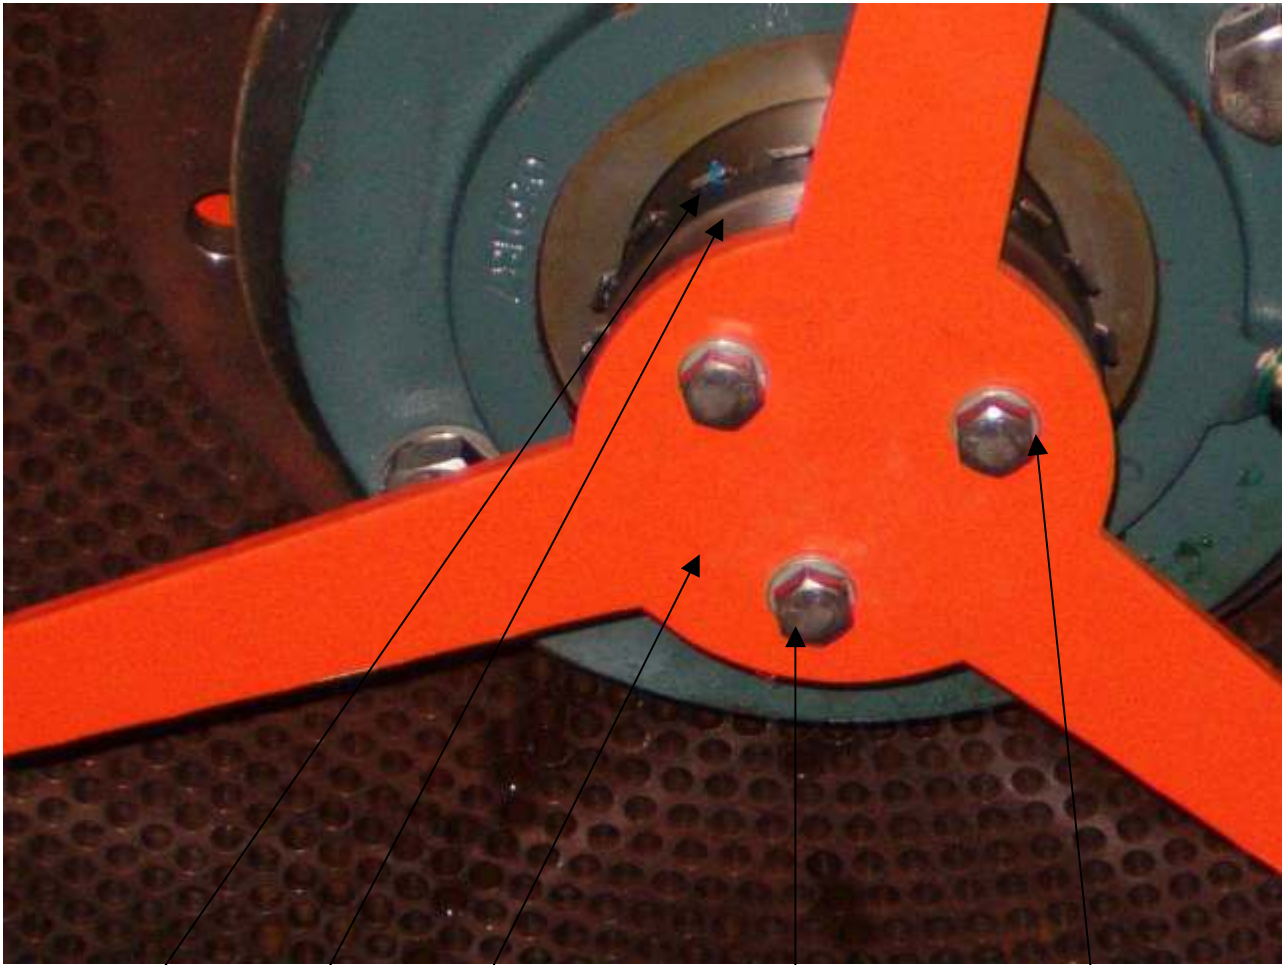

BRG001
BEARING LOCKNUT AN15
1 PC

BRG 004
BEARING LOCKWASHER W15
1 PC.

BRG004
BEARING
LOCKWASHER
W15
1 PC.

BRG001
BEARING
LOCKNUT
AN15
1 PC.

FLUFBAR
FLUFFER BAR
002-0080
1 PC.

BOL019
BOLT 3/8" - 16 x 1 3/4" G5
3 PCS.

WASLOC003
3/8" LOCK WASHER
3 PCS.