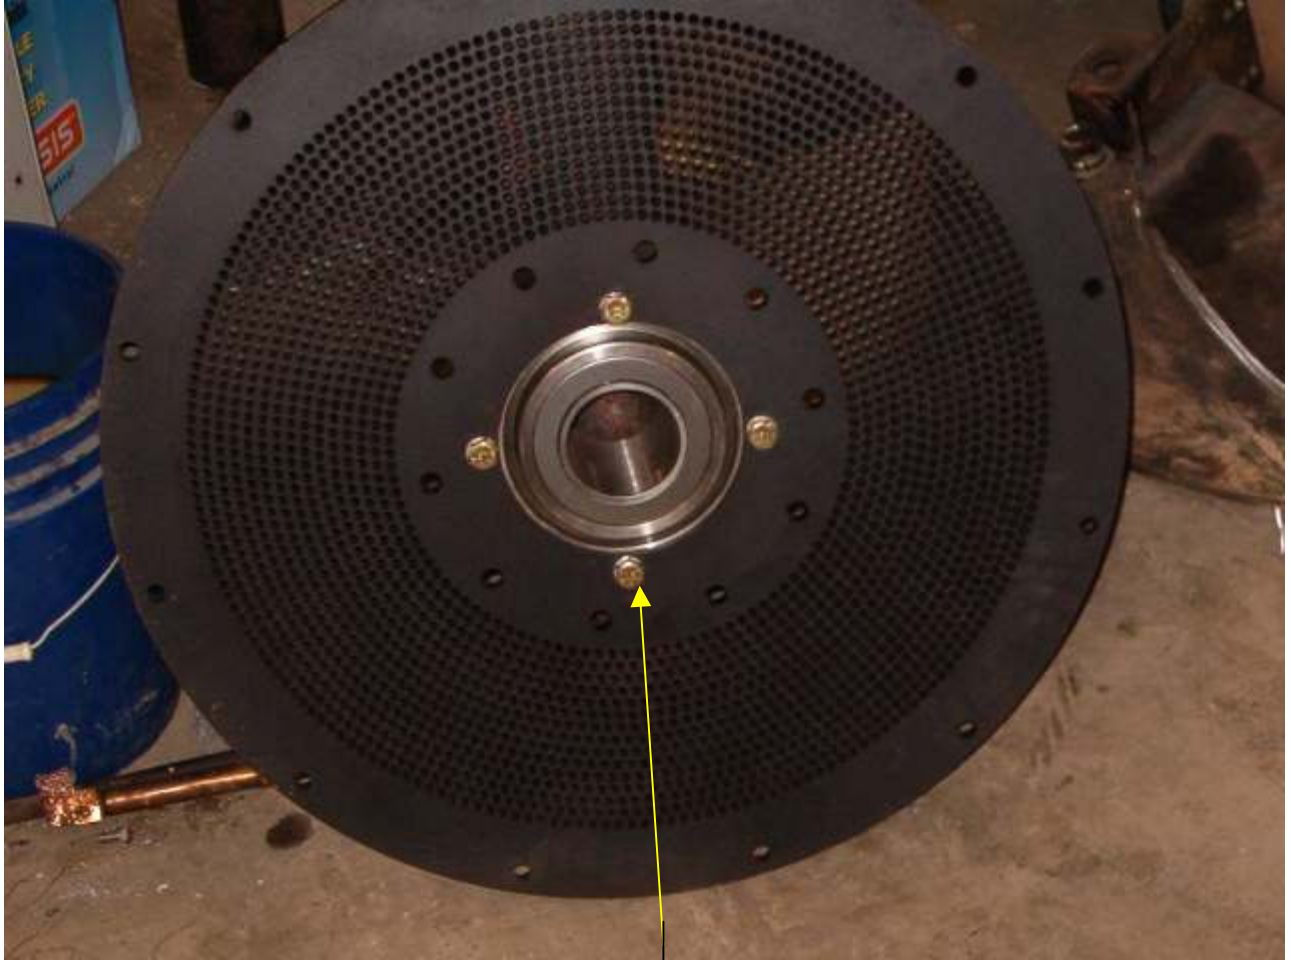

BOL017 & WASLOC 004
BOLT ½" x 13 x 1 ½" GR 8 &
½ LOCKWASHER
4 PCS.