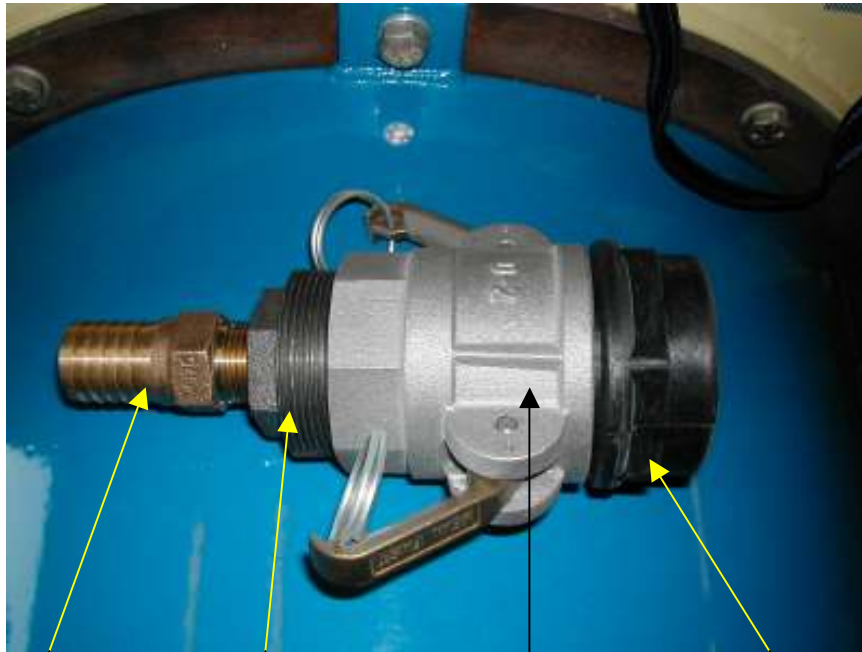

HOSBAR002
1" BRASS MALE
ADPT B12C1
2 PC

PIPBUS002
2" x 1" BLACK
BUSHING
2 PC

COUHOS005
2"FPT x FEMO 2" OD
ALUMINUM
2 PC

COUHOS006
2"FPT x MEMO 2" OD
PLASTIC
2 PC