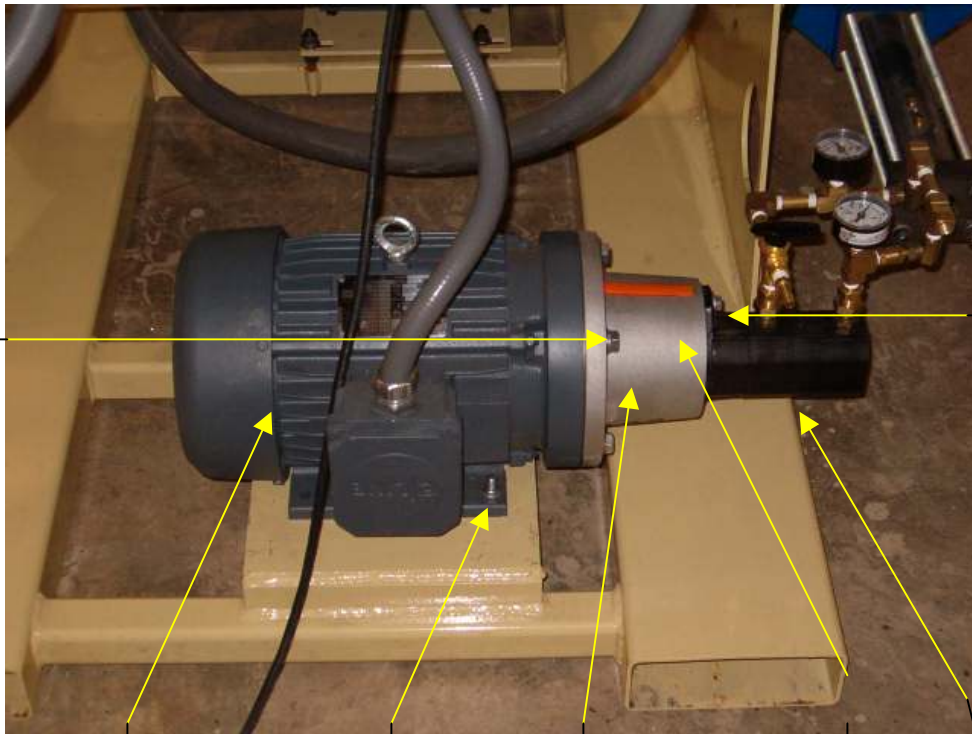

BOL020
WASLOC004
WASFLA004
1/2" - 13 x 1"
BOLT
1/2" LOCKWASHER
1/2" FLATWASHER
4 PCS EACH

MOT007
2 HP MOTOR
1200 RPM, C FACE
1 PC

BOL020
WASLOC004
WASFLA004
NUT001
1/2" - 13 x 1" G5
BOLT
1/2" LOCKWASHER
1/2" FLAT WASHER
1/2" x 13 NUT
4 PCS EACH

BEL001
BELLHOUSING
2198- VESCOR
ADAP
1 PC.

INSIDE BEL001
COUHAL007
COUHAL008
COUINS004
COUPLING HALF
L095 1/2" x 1/8" x 1
COUPLING HALF
1 1/8" x 1/4" x 1"
COUPLING INSERT
L/AL090/095
1 PC. EACH

PUMTAM001
TAMDEN
PUMP
1 PC.

BOL019
WASLOC003
3/8 - 16 x 1 3/4"
G5 BOLT
3/8" LOCKWASHER