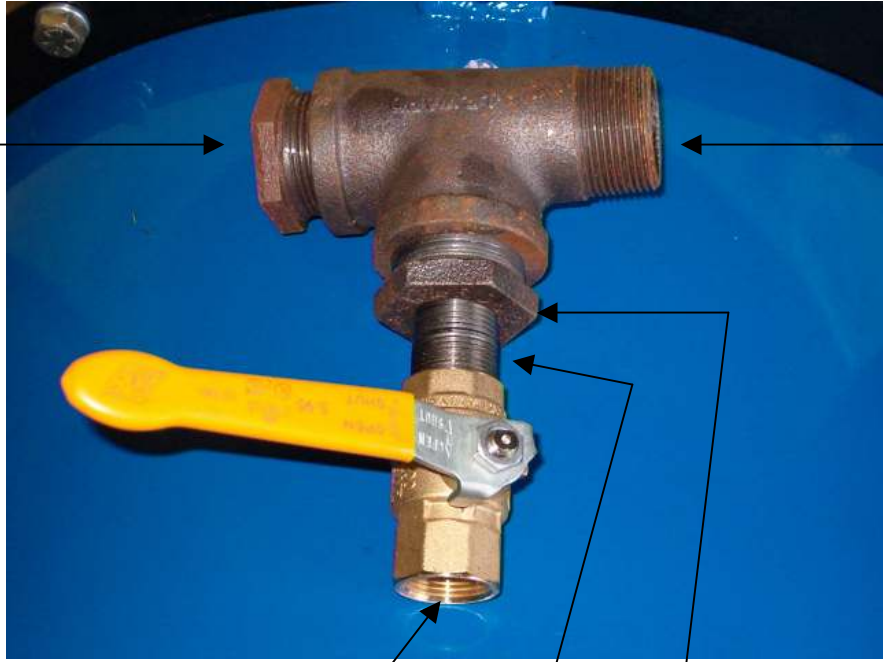

PIPBUS001
PIPE BUSHING
1 1/4" x 1" BLACK
1 PC

VAL005
VALVE, BALL
3/4" 600 WOG
1 PC.

PIPPIP006
PIPE NIPPLE
3/4"
1 PC.

PIPBUS011
PIPE BUSHING
1 1/4" x 3/4" BLACK
1 PC.

PIPTEE005
PIPE TEE
1 1/4" BLK ST. TEE
1 PC.