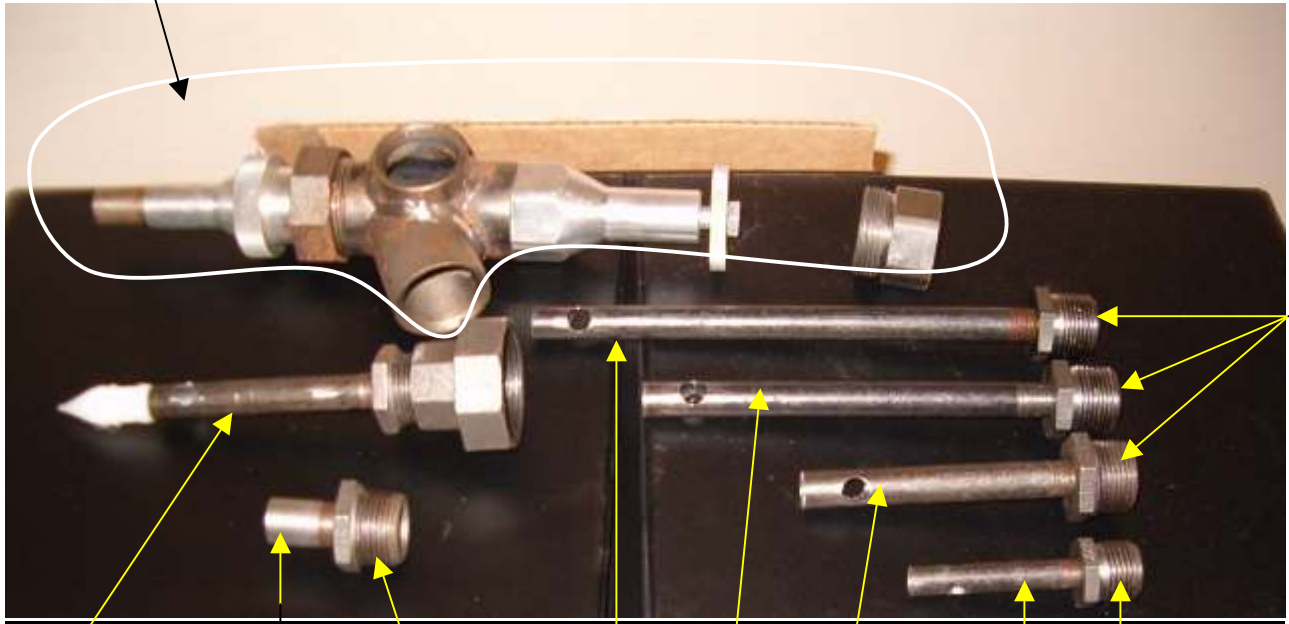

PIPTEE005  
PIPE TEE  
1 1/4" BLK ST. TEE  
1 PC.

HOSFIL002  
6 FT FILL HOSE

ALSO AVAILABLE IN  
4FT – HOSFIL001  
8FT – HOSFIL003

FILLGUN01  
P-C DESIGN FILL GUN

GAUASMB01  
P-C DESIGN DIAPHRAM GAUGE ASSEMBLY