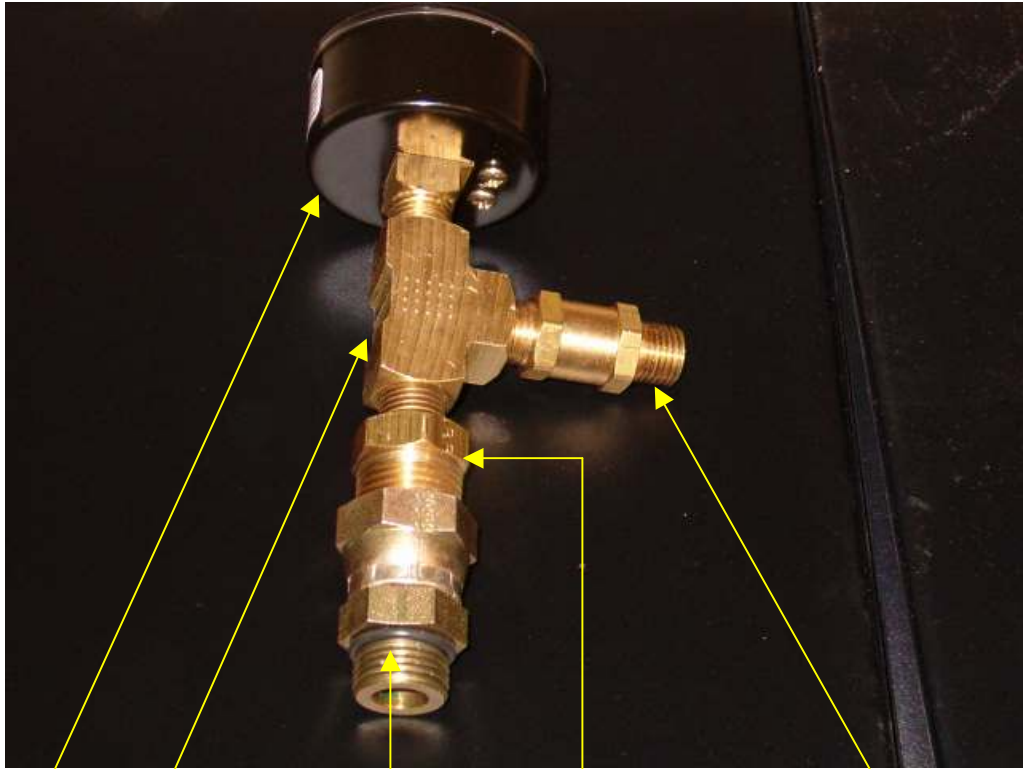

GAU002
GAUGE
3000 PSI
1 PC.

PIPTEE002
PIPE, TEE
1/4" BRASS
1 PC.

FITHYD003
FITTING, HYD
SAE 8 x 1/2" NPT
1 PC.

PIPRE002
PIPE, REDUCER
1/2" x 1/4" BRASS
1 PC.

VAL003
VALVE, CHECK, BRASS
1/4" NPT
1 PC.