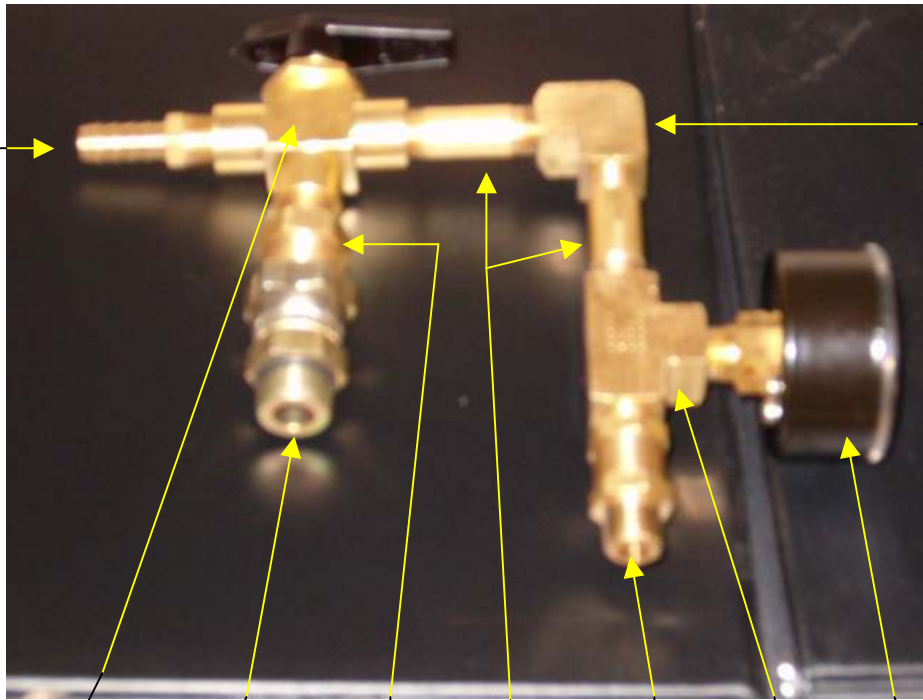

HOSBAR003
3/8" H x 1/4" MPT
H BARB
1 PC.

VAL007
VALVE
3 WAY
BRASS
43 x F4
1 PC.

FITHYD003
FITTING, HYD
SAE 8 x 1/2" NPT
1 PC.

PIPRE002
PIPE,
REDUCER
1/2" x 1/4" BRS
1 PC.

PIPNI004
PIPE,
NIPPLE
1/4" NPT x 2"
2 PCS.

VAL003
VALVE
CHECK
BRASS
1/4" NPT
1 PC.

PIPTEE002
PIPE, TEE
1/2" BRASS
1 PC.

GAU002
GAUGE
3000 PSI
1 PC.

PIPELB005
PIPE ELBOW
90 DEG, BRS
1/4" NPT
1 PC.