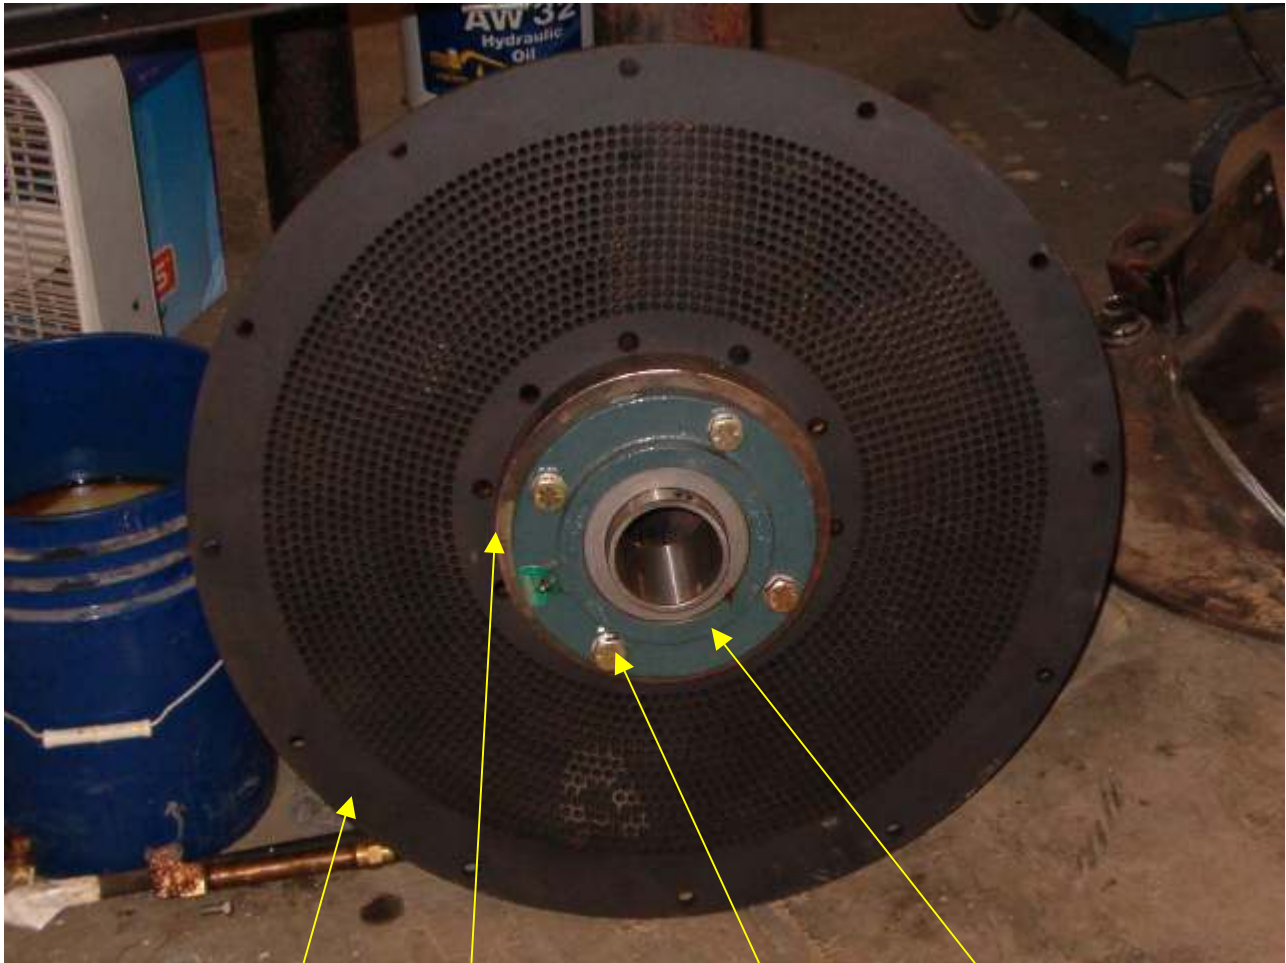

BOL003 & WASLOC001  
BOLT 5/8" - 11 x 1 1/2" GR 8  
& 5/8 LOCKWASHER  
4 PCS.

BRG003  
BEARING  
FC-E300R  
1 PC.

(SCREEN PLATE MOUNTED TO HOUSING BY  
BOL017 BOLT 1/2 - 13 x 1 1/2 GR 8 AND WASLOC004  
1/2 LOCKWASHER)  
7 PCS