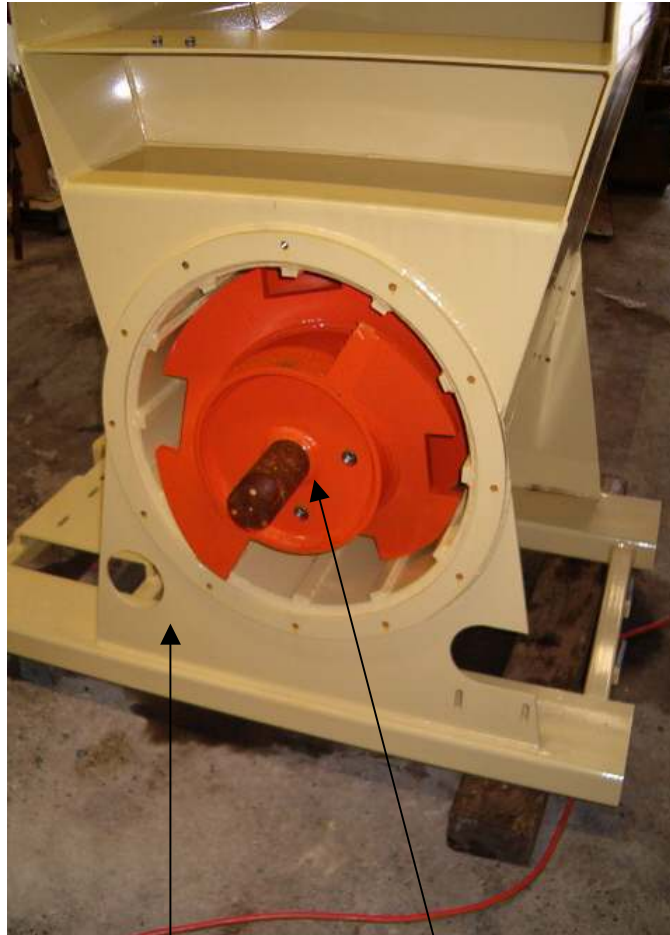

MACHINE FRONT VIEW

HOUGRI001
HOUSING GRINDER
002-0010
1 PC.

SCRGRI001
GRINDER SCREW
24 x 36 (002-0011)
1 PC.